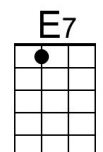

F#m A D - E7

(*Sung*) But a-bove all of this, I wish you love. **Chorus**

Bari

Outro

D E7 D - E7 | A (Hold)

(Slowing) I will always love you.

I Will Always Love You (Dolly Parton, 1973) (C)

[I Will Always Love You](#) by Dolly Parton (1974) (A – 4/4 – 66 BPM)

If I should stay I would only, be in your way

C F C Am C F - G7

So I'll go, but I know, I'll think of you each step of the way.

Chorus

C Am F G7 C

And I - I ... will al-ways, love you.

Am F G7 C F | C

Oh, will al-ways love you.