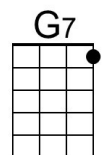

Outro

F G7 F - G7 | C

(Slowing) I will always love you.

(Hold)