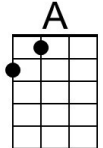

Chorus

A F#m D E7 A
And I - I ... will al-ways, love you.

F#m D E7 A D | A

Oh, will al-ways love you.