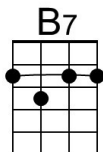

I Will Always Love You (Dolly Parton, 1973) (E)

[I Will Always Love You](#) by Whitney Houston (1992) (E – 68 BPM) (Film Version)

[I Will Always Love You](#) by Whitney Houston (E – 68 BPM) (Official Video)

Intro

A | E . . A | E C#m | A B7 | B7 A |

E A E C#m E A - B7 |

If I should stay I would only, be in your way

E A E C#m E A - B7

So I'll go, but I know, I'll think of you each step of the way.

Chorus

E C#m A B7 E

And I - I ... will al-ways, love you.

C#m A B7 E A | E

Oh, will al-ways love you.

E A E C#m E A - B7

Bitter sweet memo-ries, that's all I am taking with me

E A E

Good-bye, please don't cry,

C#m E A - B7

We both know that I'm not what you need. **Chorus**

E

I hope life, treats you kind (*Spoken in original*)

C#m E A - B7

And I hope, you have all that you ever dreamed of

E

And I wish you joy, and happi-ness

C#m E A - B7

(*Sung*) But a-bove all of this, I wish you love. **Chorus**

Bari

Outro

A B7 A - B7 | E

(Slowing) I will always love you.

(Hold)