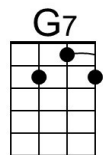

C F C Am C F - G7

Bitter sweet memo-ries, that's all I am taking with me

C F C

Good-bye, please don't cry,

Am C F - G7

We both know that I'm not what you need. **Chorus**