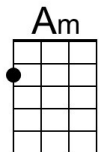

F#m A D - E7

(*Sung*) But a-bove all of this, I wish you love. **Chorus**

Bari

Outro

D E7 D - E7 | A (Hold)

(Slowing) I will always love you.

I Will Always Love You (Dolly Parton, 1973) (C)

[I Will Always Love You](#) by Dolly Parton (1974) (A – 4/4 – 66 BPM)

If I should stay I would only, be in your way

C F C Am C F - G7

So I'll go, but I know, I'll think of you each step of the way.

Chorus

C Am F G7 C

And I - I ... will al-ways, love you.

Am F G7 C F | C

Oh, will al-ways love you.