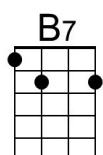

F#m A D - E7

(*Sung*) But a-bove all of this, I wish you love. **Chorus**

Bari

Outro

D E7 D - E7 | A (Hold)

(Slowing) I will always love you.

I Will Always Love You (Dolly Parton, 1973) (C)

[I Will Always Love You](#) by Dolly Parton (1974) (A – 4/4 – 66 BPM)

If I should stay I would only, be in your way

C F C Am C F - G7

So I'll go, but I know, I'll think of you each step of the way.

Chorus

C Am F G7 C

And I - I ... will al-ways, love you.

Am F G7 C F | C

Oh, will al-ways love you.

(*Sung*) But a-bove all of this, I wish you love. **Chorus**

Bari

Outro

A B7 A - B7 | E

(Slowing) I will always love you.

(Hold)

I Will Always Love You (Dolly Parton, 1973) (G)

I Will Always Love You by Dolly Parton (1974) (A – 4/4 – 66 BPM)