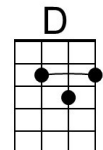

F#m A D - E7

(*Sung*) But a-bove all of this, I wish you love. **Chorus**

Bari

Outro

D E7 D - E7 | A (Hold)

(Slowing) I will always love you.

I Will Always Love You (Dolly Parton, 1973) (C)

[I Will Always Love You](#) by Dolly Parton (1974) (A – 4/4 – 66 BPM)

If I should stay I would only, be in your way

C F C Am C F - G7

So I'll go, but I know, I'll think of you each step of the way.

Chorus

C Am F G7 C

And I - I ... will al-ways, love you.

Am F G7 C F | C

Oh, will al-ways love you.