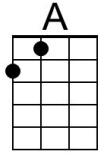

I Will Always Love You (Dolly Parton, 1973) (E)

[I Will Always Love You](#) by Whitney Houston (1992) (E – 68 BPM) (Film Version)

[I Will Always Love You](#) by Whitney Houston (E – 68 BPM) (Official Video)

Intro

A | E . . A | E C#m | A B7 | B7 A |

E A E C#m E A - B7 |

If I should stay I would only, be in your way

E A E C#m E A - B7

So I'll go, but I know, I'll think of you each step of the way.