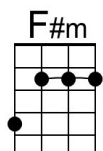

F#m A D - E7

(*Sung*) But a-bove all of this, I wish you love. **Chorus**

Bari

Outro

D E7 D - E7 | A (Hold)

(Slowing) I will always love you.

I Will Always Love You (Dolly Parton, 1973) (C)

[I Will Always Love You](#) by Dolly Parton (1974) (A – 4/4 – 66 BPM)

If I should stay I would only, be in your way

C F C Am C F - G7

So I'll go, but I know, I'll think of you each step of the way.

Chorus

C Am F G7 C

And I - I ... will al-ways, love you.

Am F G7 C F | C

Oh, will al-ways love you.