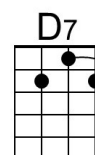

G C G Em G C - D7

Bitter sweet memo-ries, that's all I am taking with me

G C G

Good-bye, please don't cry,

Em G C - D7

We both know that I'm not what you need. **Chorus**