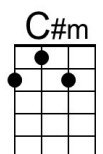

E

I hope life, treats you kind (*Spoken in original*)

C#m E A - B7

And I hope, you have all that you ever dreamed of

E

And I wish you joy, and happi-ness

C#m E A - B7

(*Sung*) But a-bove all of this, I wish you love. **Chorus**

Bari