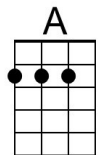

E

I hope life, treats you kind (*Spoken in original*)

C#m E A - B7

And I hope, you have all that you ever dreamed of

E

And I wish you joy, and happi-ness

C#m E A - B7

(*Sung*) But a-bove all of this, I wish you love. **Chorus**

Bari