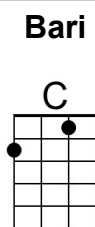

F#m A D - E7

(*Sung*) But a-bove all of this, I wish you love. **Chorus**

Bari

Outro

D E7 D - E7 | A (Hold)

(Slowing) I will always love you.

I Will Always Love You (Dolly Parton, 1973) (C)

[I Will Always Love You](#) by Dolly Parton (1974) (A – 4/4 – 66 BPM)

Em G C - D7

And I hope, you have all that you ever dreamed of

G

And I wish you joy, and happi-ness

Em G C - D7

(*Sung*) But a-bove all of this, I wish you love. Chorus

Outro

(Hold)