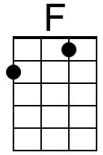

I Will Always Love You (Dolly Parton, 1973) (C)

[I Will Always Love You](#) by Dolly Parton (1974) (A – 4/4 – 66 BPM)

[I Will Always Love You](#) by Whitney Houston (1992) (E – 68 BPM) (Film Version)

[I Will Always Love You](#) by Linda Ronstadt (1975) (A – 66 BPM)

Intro

F | C . . F | C Am | F G7 | G7 F |