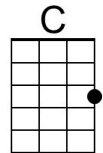

F#m A D - E7

(*Sung*) But a-bove all of this, I wish you love. **Chorus**

Bari

Outro

D E7 D - E7 | A (Hold)

(Slowing) I will always love you.

I Will Always Love You (Dolly Parton, 1973) (C)

[I Will Always Love You](#) by Dolly Parton (1974) (A – 4/4 – 66 BPM)

[I Will Always Love You](#) by Whitney Houston (1992) (E – 68 BPM) (Film Version)

[I Will Always Love You](#) by Linda Ronstadt (1975) (A – 66 BPM)

Intro

F | C . . F | C Am | F G7 | G7 F |

C F C Am C F - G7 |

If I should stay I would only, be in your way

C F C Am C F - G7

So I'll go, but I know, I'll think of you each step of the way.

Chorus

C Am F G7 C

And I - I ... will al-ways, love you.

Am F G7 C F | C

Oh, will al-ways love you.