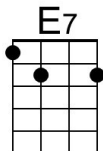

I Will Always Love You (Dolly Parton, 1973) (A)

I Will Always Love You by Dolly Parton (1974) (A – 4/4 – 66 BPM)

I Will Always Love You by Dolly Parton (1982)

I Will Always Love You by Dolly Parton and Vince Gill (1995) (Ab – 66 BPM)

I Will Always Love You by Linda Ronstadt (1975) (A – 66 BPM)

Intro

D | A . . D | A F#m | D E7 | E7 D |

A D A F#m A D - E7 |

If I should stay I would only, be in your way

A D A F#m A D - E7

So I'll go, but I know, I'll think of you each step of the way.

Chorus

A F#m D E7 A
And I - I ... will al-ways, love you.

F#m D E7 A D | A

Oh, will al-ways love you.

A D A F#m A D - E7
Bitter sweet memo-ries, that's all I am taking with me

A D A
Good-bye, please don't cry,

F#m A D - E7

We both know that I'm not what you need. **Chorus**

A

I hope life, treats you kind (*Spoken in original*)

F#m A D - E7

And I hope, you have all that you ever dreamed of

A

And I wish you joy, and happi-ness

F#m A D - E7

(*Sung*) But a-bove all of this, I wish you love. **Chorus**

Bari

Outro

D E7 D - E7 | A (Hold)

(Slowing) I will always love you.