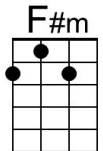

A D A F#m A D - E7
Bitter sweet memo-ries, that's all I am taking with me

A D A
Good-bye, please don't cry,

F#m A D - E7

We both know that I'm not what you need. **Chorus**