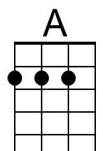

F#m A D - E7

(*Sung*) But a-bove all of this, I wish you love. **Chorus**

Bari

Outro

D E7 D - E7 | A (Hold)

(Slowing) I will always love you.

I Will Always Love You (Dolly Parton, 1973) (C)

[I Will Always Love You](#) by Dolly Parton (1974) (A – 4/4 – 66 BPM)

If I should stay I would only, be in your way

C F C Am C F - G7

So I'll go, but I know, I'll think of you each step of the way.

Chorus

C Am F G7 C

And I - I ... will al-ways, love you.

Am F G7 C F | C

Oh, will al-ways love you.